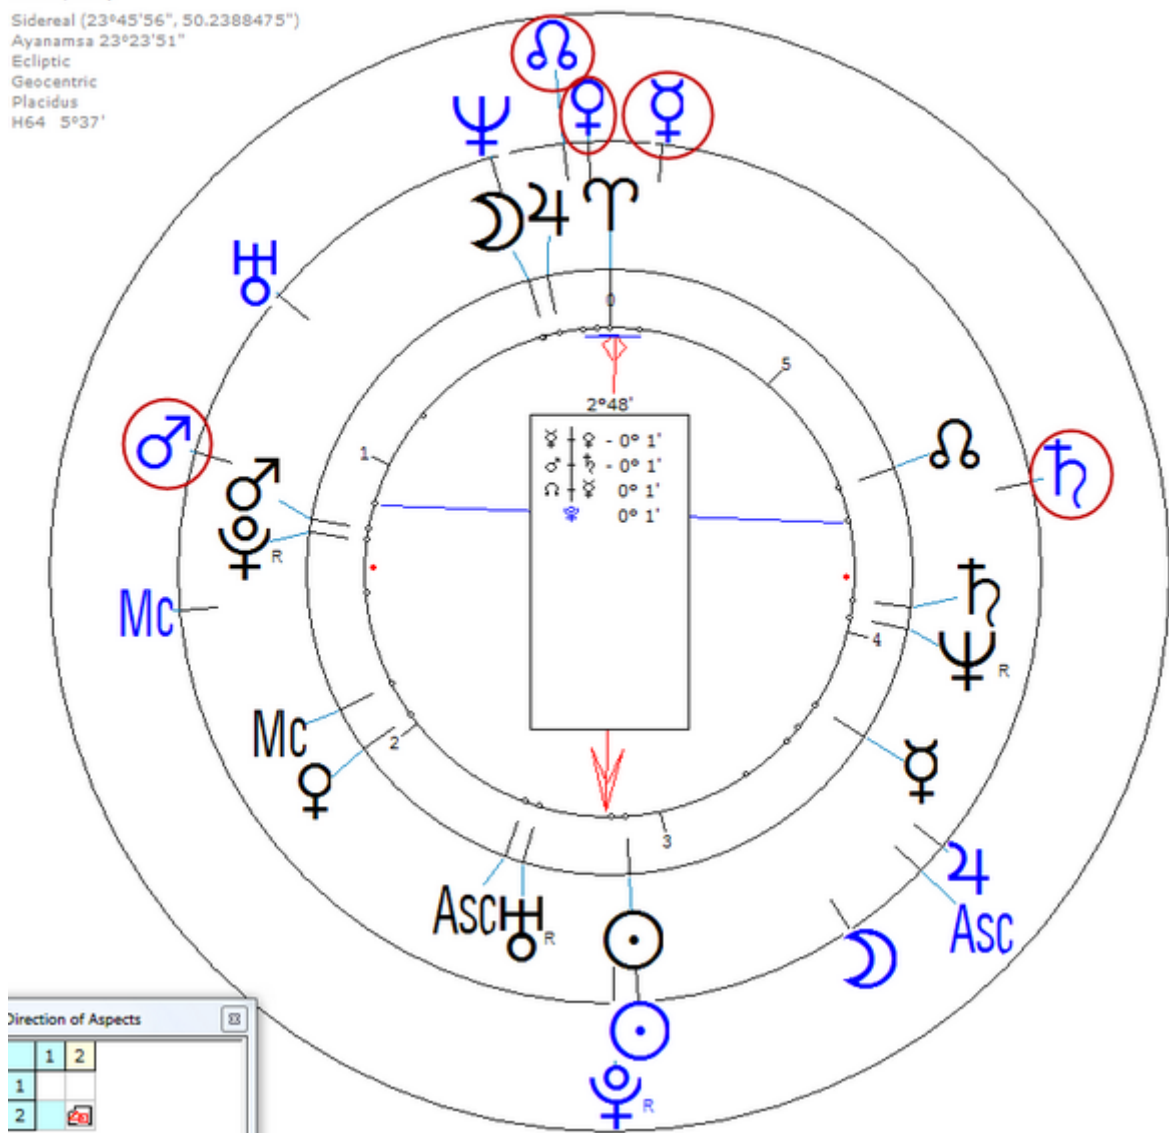

https://www.astro.com/astro-databank/Savorani,_Stefano

Death by Suicide 7 December 2002 (Hanged himself, age 29)

Solar Return (Harmonic 64)

Solar $\♂/\♄$ = Solar $\♃/\♁$ = Solar $\♀$ ((neck)

Savorani, Stefano
27 April 1973 Fri 23:45 (GMT+1) 44n21 11e42
Imola, Italy
Sidereal (23°45'56", 50.2388475")
Ayanamsa 23°23'51"
Ecliptic
Geocentric
Placidus
H64 5°37'